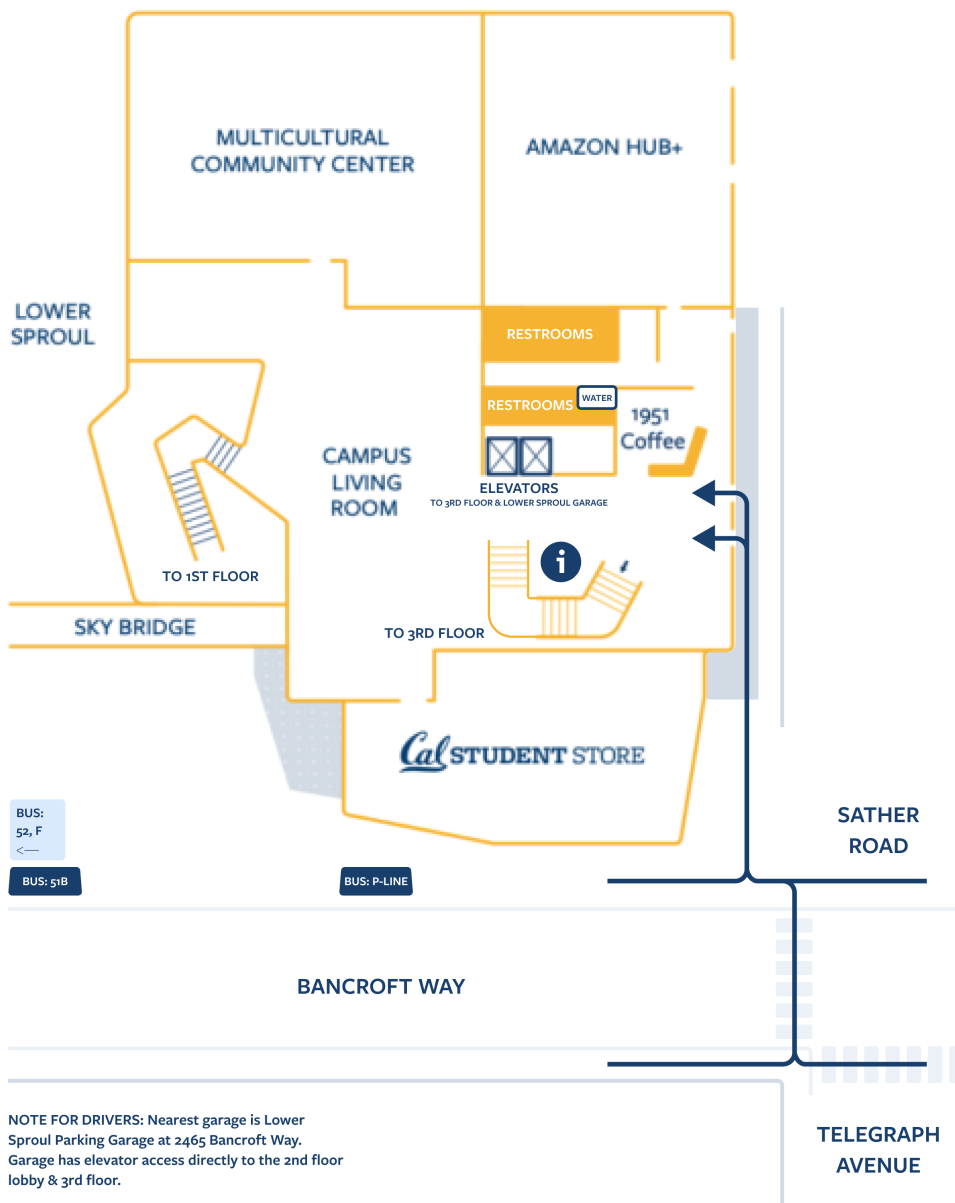

# MLK JR. BUILDING MAP

## 2ND FLOOR

### MAIN FLOOR

- 1951 Coffee & Tea
- Amazon Hub+
- Cal Student Store
- Information Desk
- Living Room
- Multicultural Community Center
- Skybridge to Eshleman Hall

## 3RD FLOOR

- Kerr Lobby
- Pauley Ballroom
- Stephens Lounge

NOTE: No bathroom on 3rd floor.  
Please use 2nd floor bathroom.

NOTE FOR DRIVERS: Nearest garage is Lower Sproul Parking Garage at 2465 Bancroft Way. Garage has elevator access directly to the 2nd floor lobby & 3rd floor.