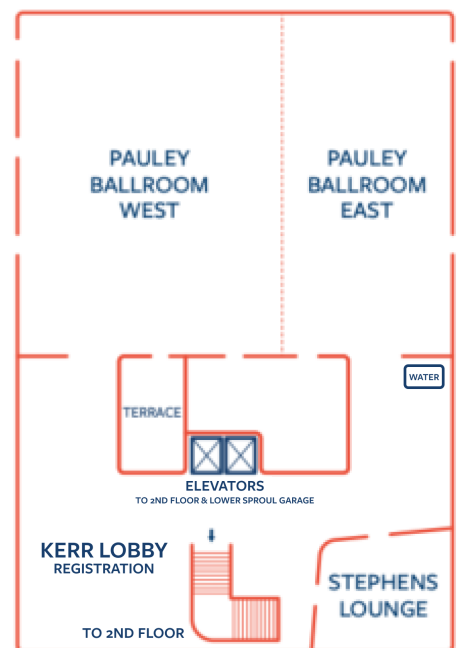

# MLK JR. BUILDING MAP

## 2ND FLOOR

### MAIN FLOOR

- 1951 Coffee & Tea
- Amazon Hub+
- Cal Student Store
- Information Desk
- Living Room
- Multicultural Community Center
- Skybridge to Eshleman Hall

## 3RD FLOOR

- Kerr Lobby
- Pauley Ballroom
- Stephens Lounge

NOTE: No bathroom on 3rd floor.  
Please use 2nd floor bathroom.

NOTE FOR DRIVERS: Nearest garage is Lower Sproul Parking Garage at 2465 Bancroft Way. Garage has elevator access directly to the 2nd floor lobby & 3rd floor.